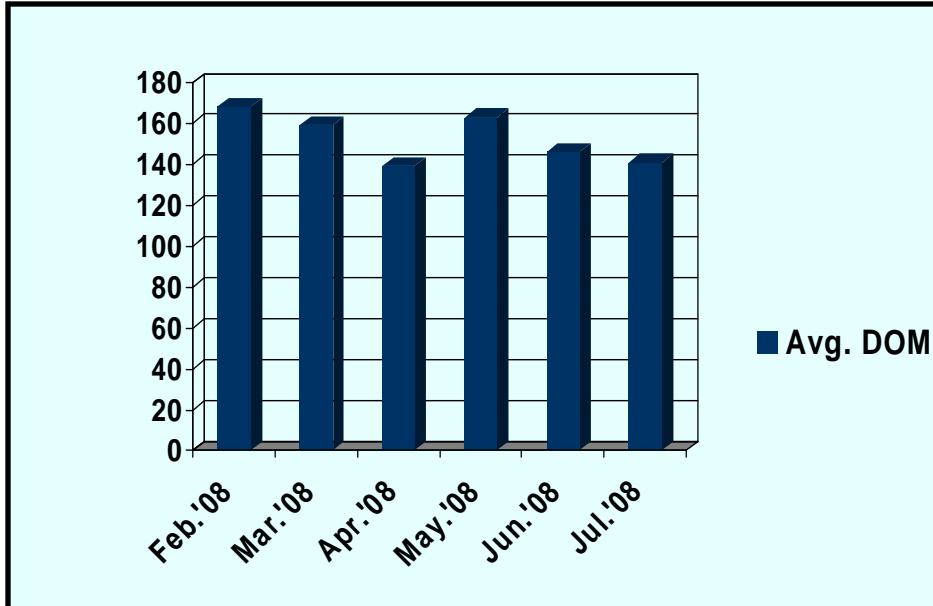

Feb '08 - Jul '08

Copyright 2007 Orange County Association of REALTORS