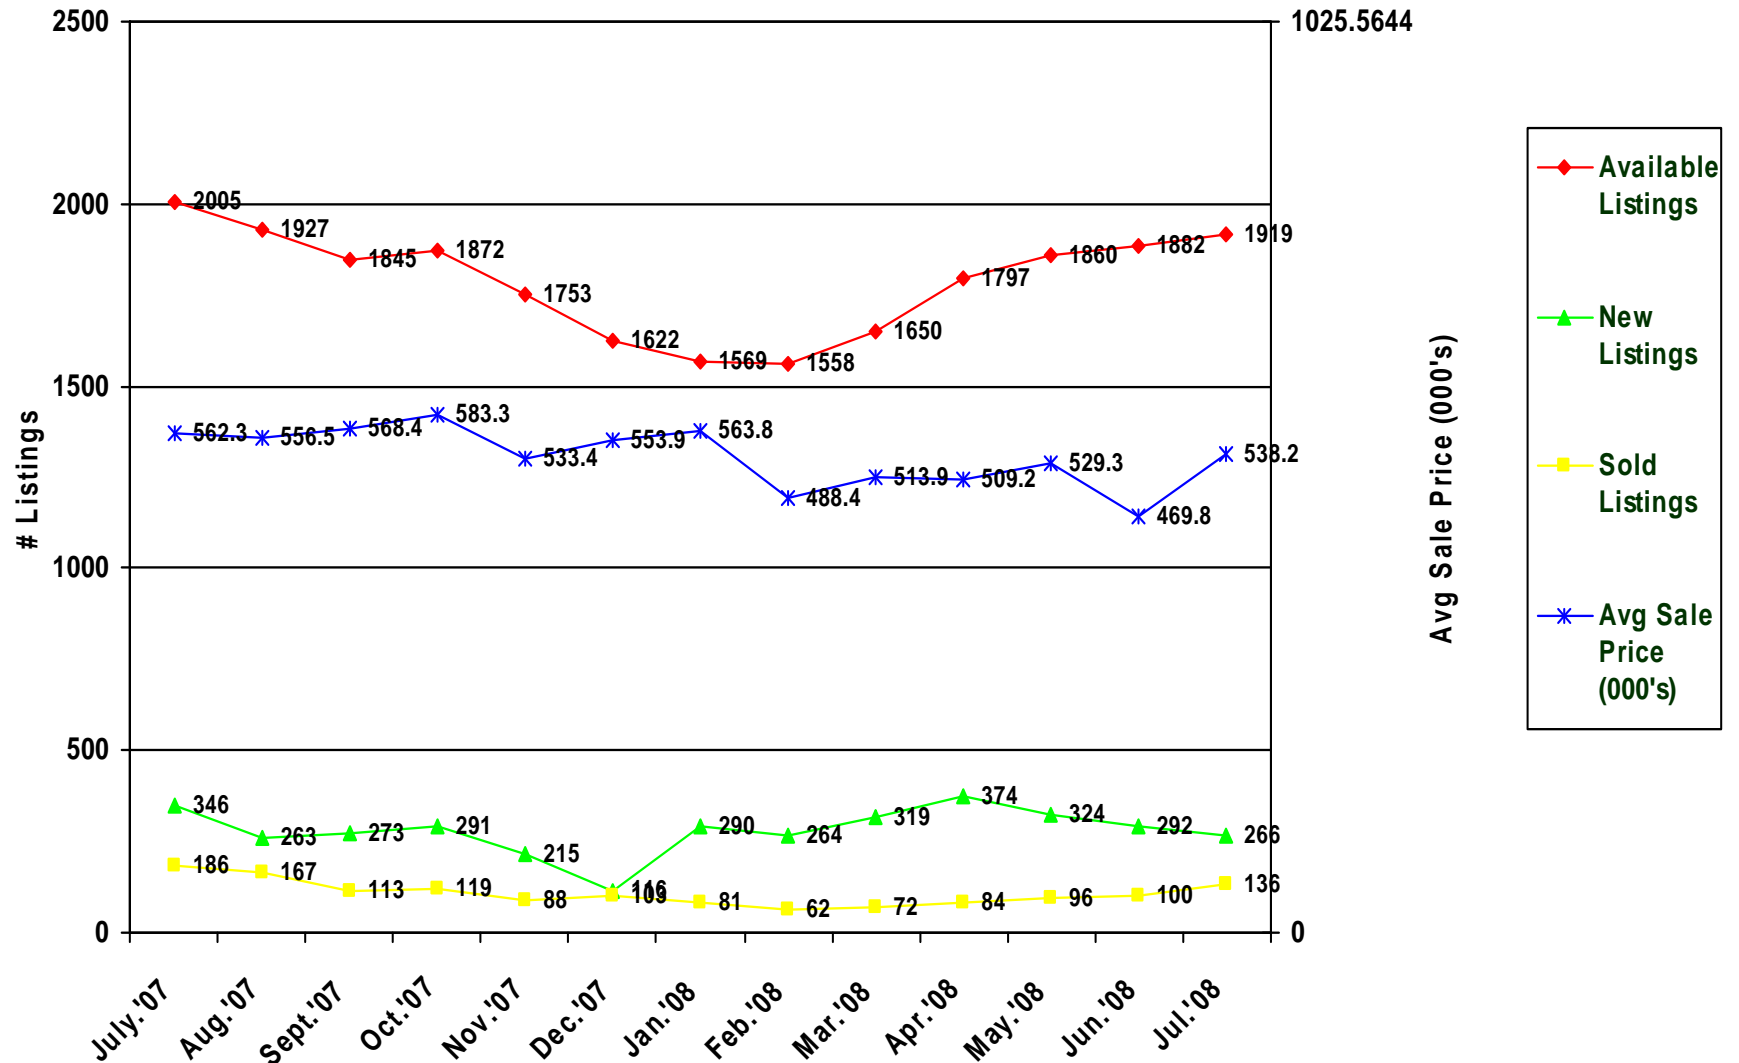

Monthly Market Activity Report

August 2008

Monthly Analysis

Figures for the month of July can best be described as more of the same in both Orange and Rockland Counties. Year to date residential sales show a 31% drop year over year in Rockland and a 32% drop in Orange. Median price is down 8% in Rockland and 7% in Orange. These figures show a degree of consistency for Orange and Rockland as well as for the region. Inventory of unsold homes remains historically high but not growing. Condo sales in Orange, for the month of July, took a battering; they were down 54%. Year over year condo sales are down 39% in Orange and 33% in Rockland. Prices in Orange actually indicate a year over year increase of 2% and a decline of 6% in Rockland. Conventional wisdom is that the market will begin to stabilize in 2009.

Contents

Market Area Activity - Past 12 Months.....	2
Market Area Activity - Past 12 Months.....	3
Market Area Pricing - Orange County.....	4
Market Area Pricing - Rockland County.....	5
Orange County Residential Snapshot.....	6
Orange County Condo/Townhome Snapshot....	7
Rockland County Residential Snapshot.....	8
Rockland County Condo/Townhome Snapshot...	9

Market Area Activity

Orange County Single Family Residential - Past 12 Months

Market Area Activity

Rockland County Residential Single Family- Past 12 Months

Market Area List Price/Sale Price & Days On Market