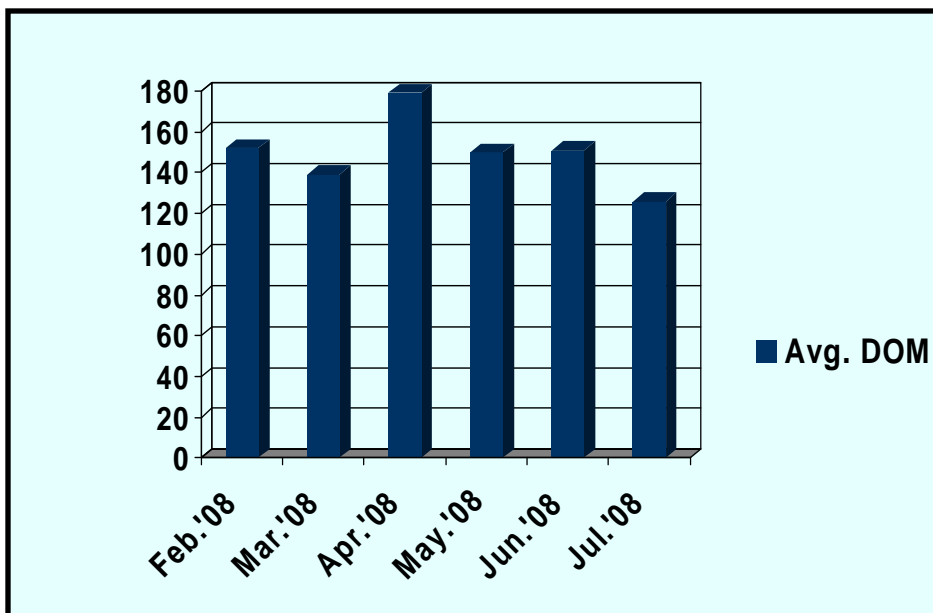

Orange County Condo/Townhome Snapshot

Feb '08 - Jul '08

Copyright 2007 Orange County Association of REALTORS