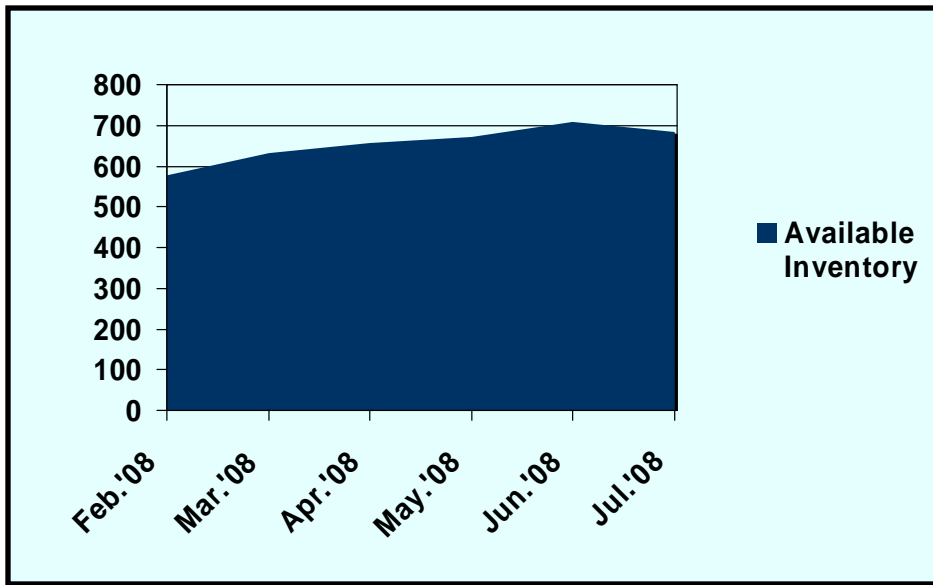

Orange County Condo/Townhome Snapshot

Feb '08 - Jul '08

Copyright 2007 Orange County Association of REALTORS