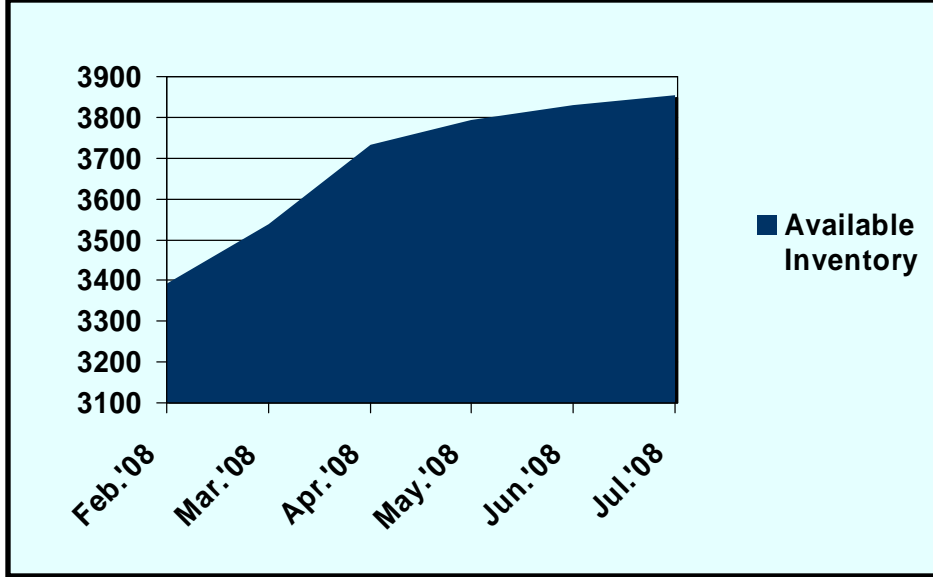

Feb '08 - Jul '08

Copyright 2007 Orange County Association of REALTORS