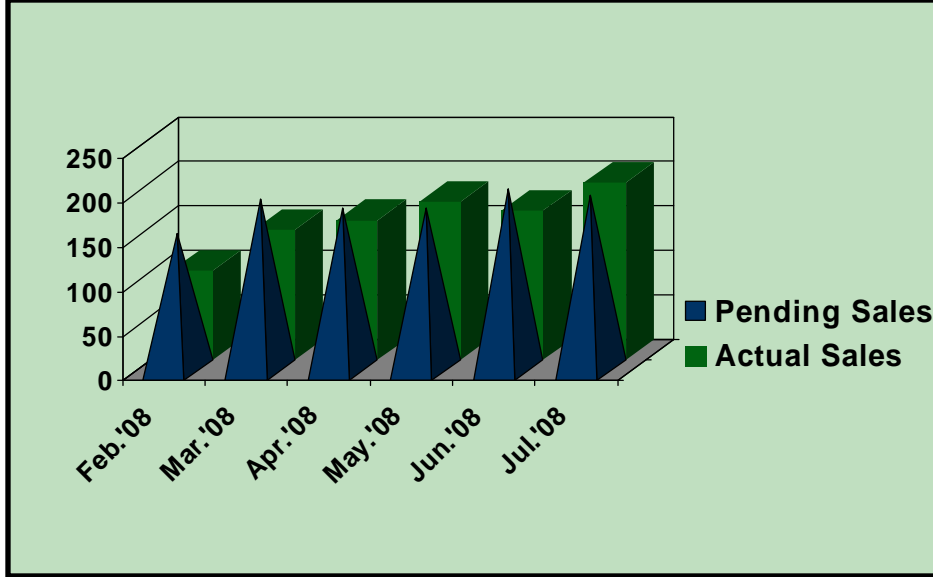

Feb '08 - Jul '08

Copyright 2007 Orange County Association of REALTORS