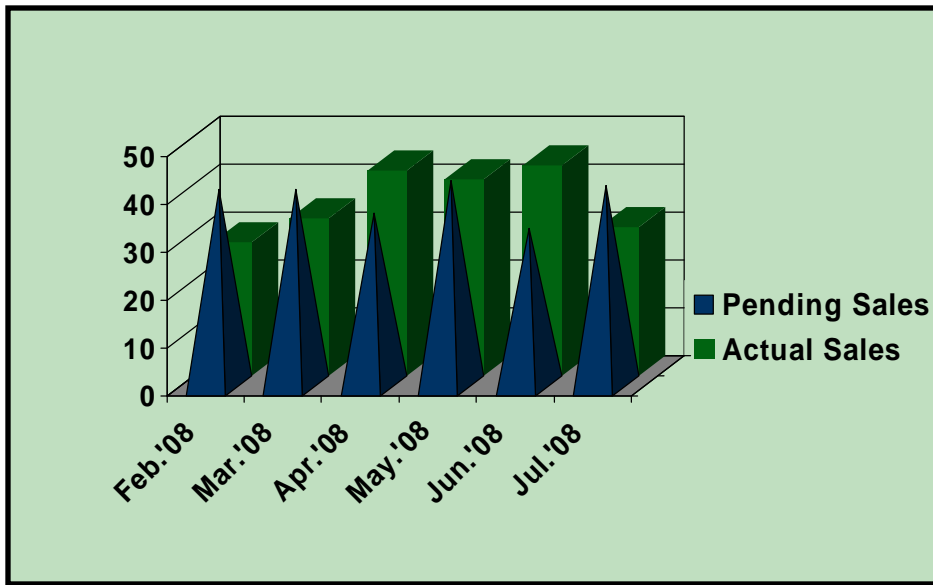

Orange County Condo/Townhome Snapshot

Feb '08 - Jul '08

Copyright 2007 Orange County Association of REALTORS