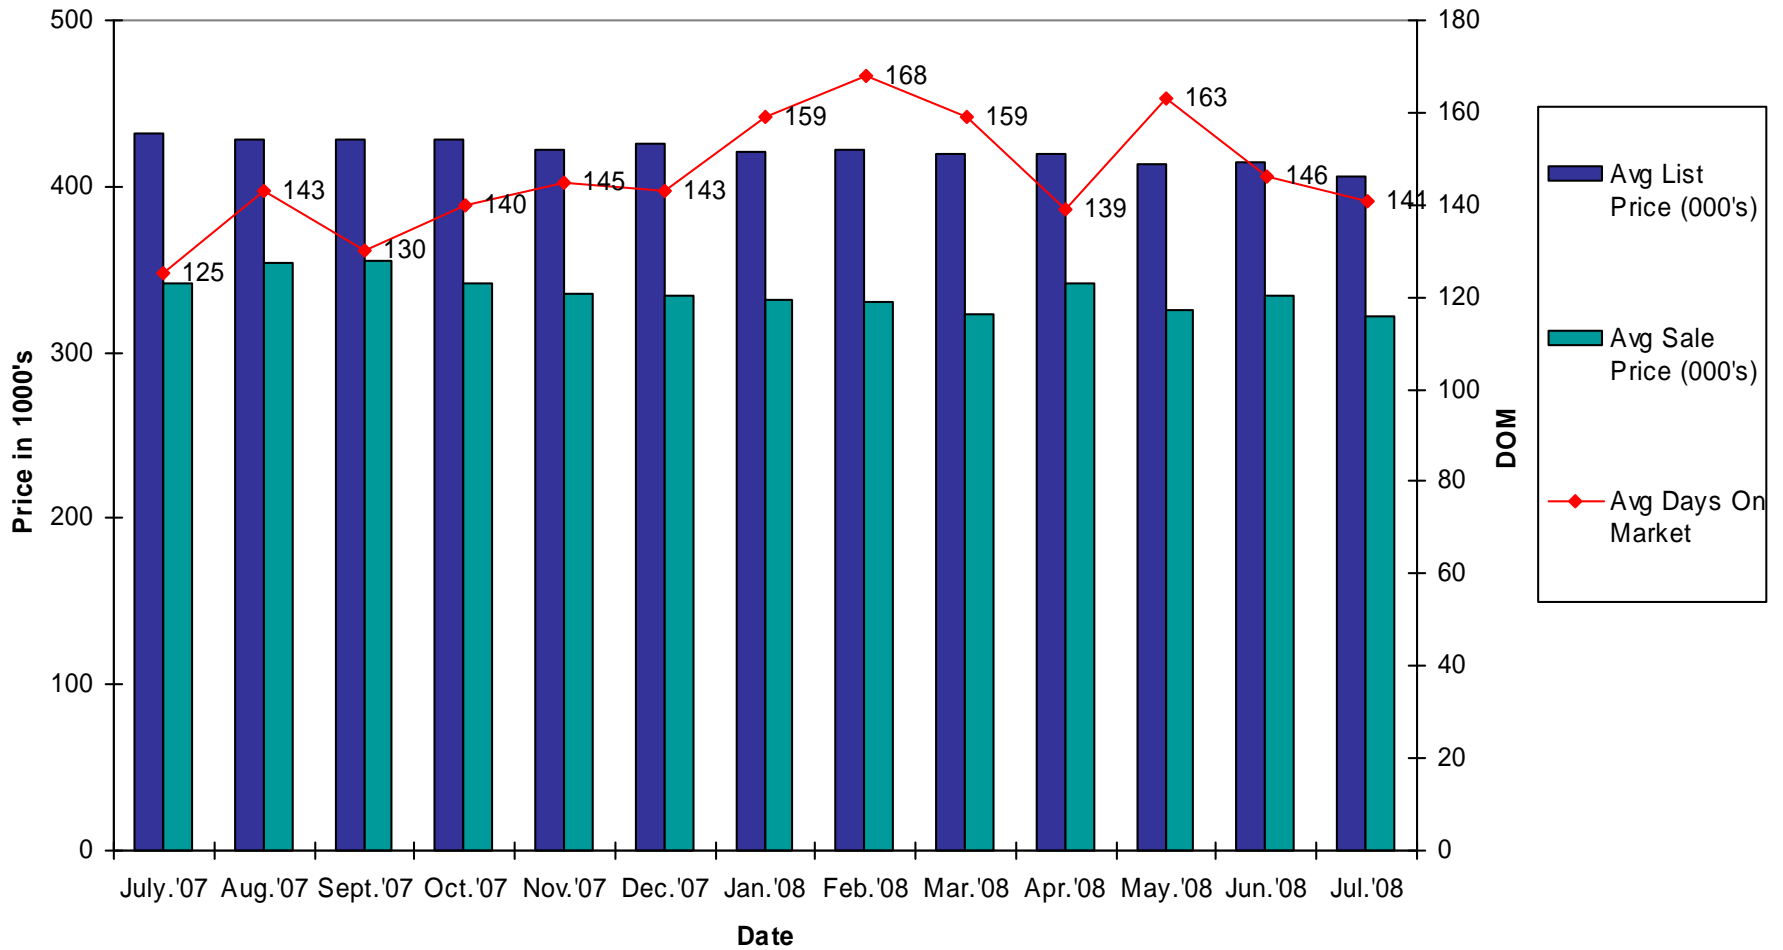

Market Area List Price/Sale Price & Days On Market

Orange County Residential Single Family Properties