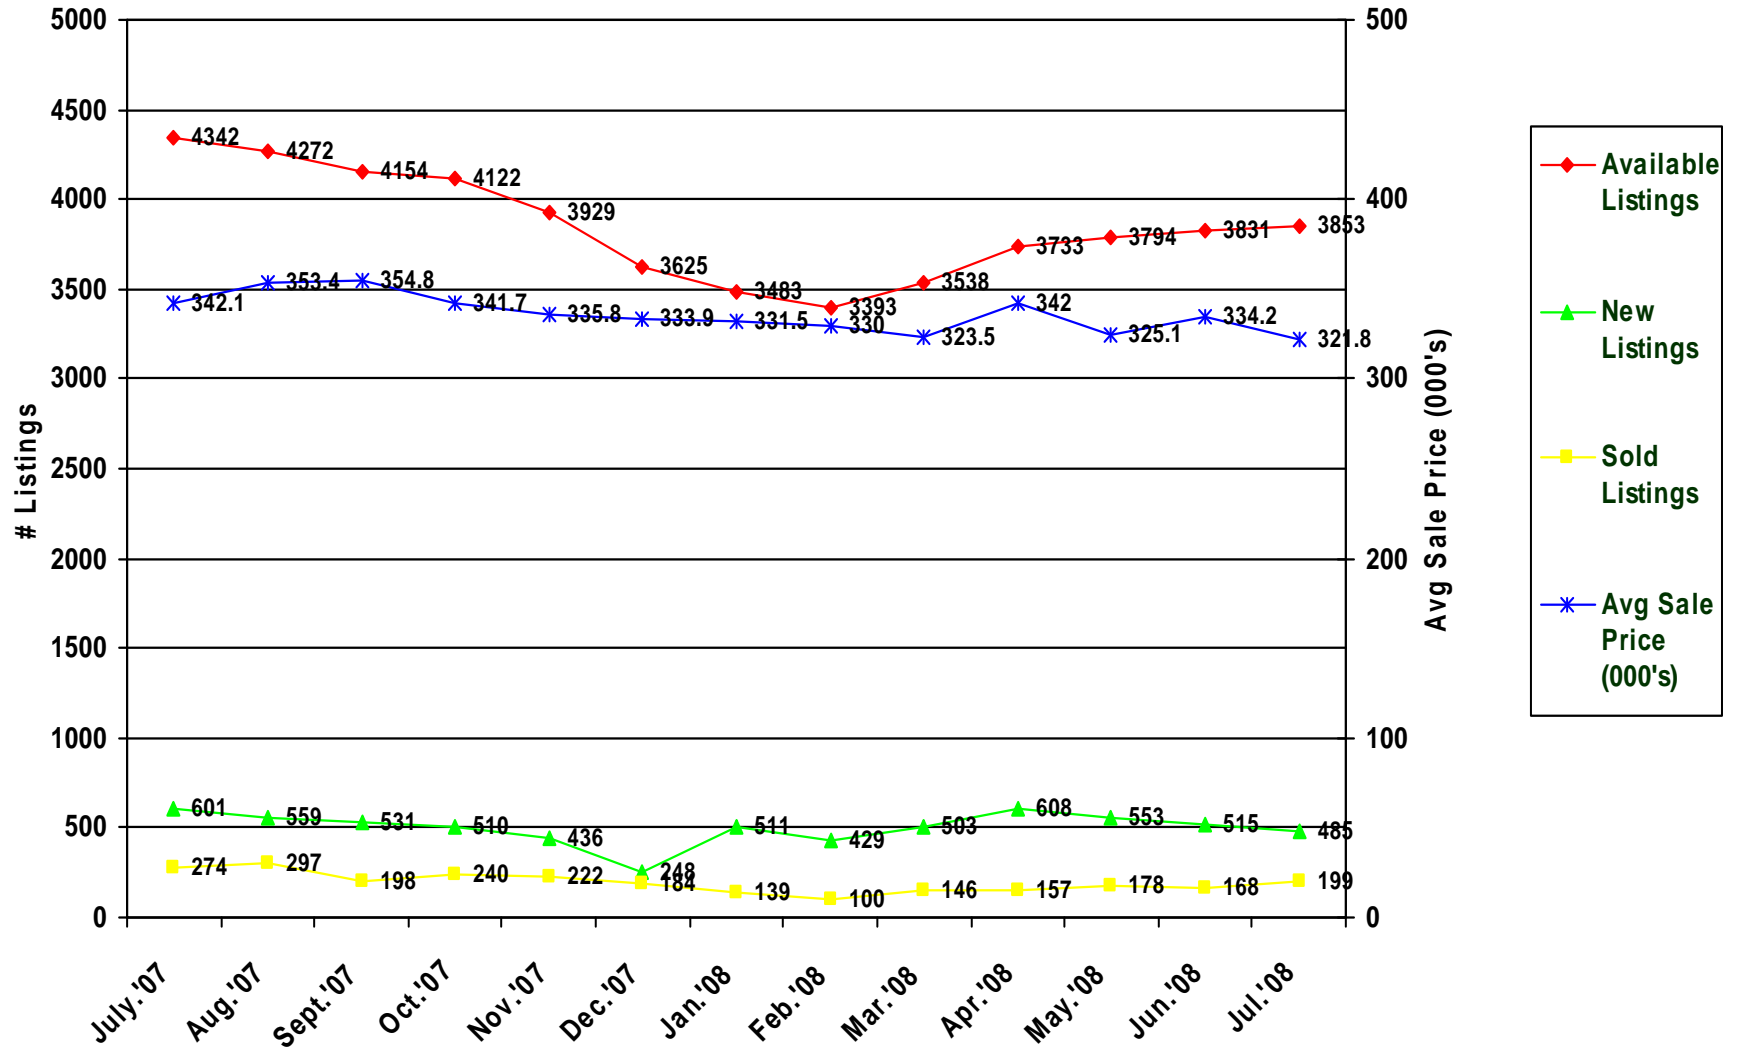

Monthly Market Activity Report

August 2008

Monthly Analysis

Figures for the month of July can best be described as more of the same in both Orange and Rockland Counties. Year to date residential sales show a 31% drop year over year in Rockland and a 32% drop in Orange. Median price is down 8% in Rockland and 7% in Orange. These figures show a degree of consistency for Orange and Rockland as well as for the region. Inventory of unsold homes remains historically high but not growing. Condo sales in Orange, for the month of July, took a battering; they were down 54%. Year over year condo sales are down 39% in Orange and 33% in Rockland. Prices in Orange actually indicate a year over year increase of 2% and a decline of 6% in Rockland. Conventional wisdom is that the market will begin to stabilize in 2009.

Contents

Market Area Activity - Past 12 Months.....	2
Market Area Activity - Past 12 Months.....	3
Market Area Pricing - Orange County.....	4
Market Area Pricing - Rockland County.....	5
Orange County Residential Snapshot.....	6
Orange County Condo/Townhome Snapshot....	7
Rockland County Residential Snapshot.....	8
Rockland County Condo/Townhome Snapshot...	9

Market Area Activity

Orange County Single Family Residential - Past 12 Months

Market Area Activity

Rockland County Residential Single Family- Past 12 Months

Market Area List Price/Sale Price & Days On Market