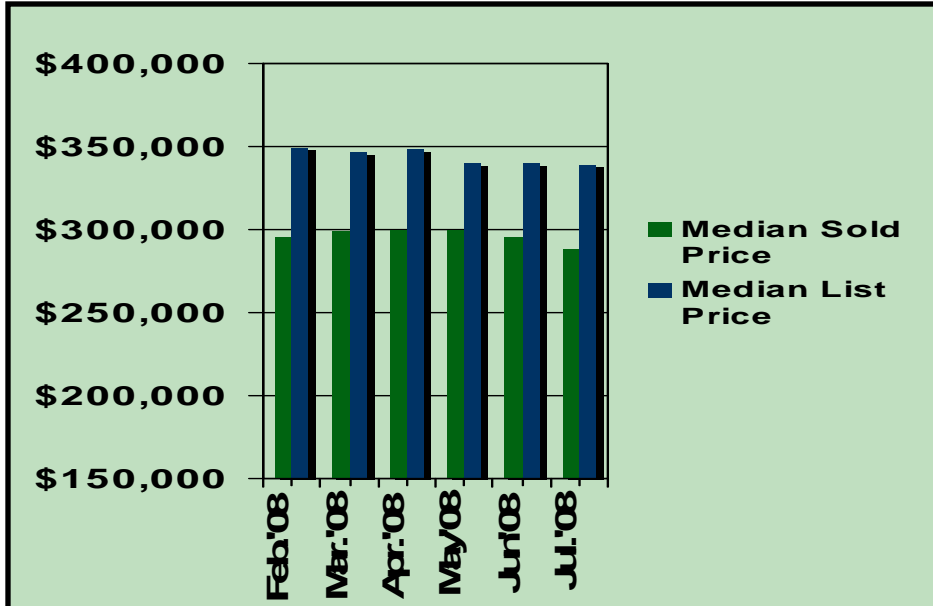

Feb '08 - Jul '08

Copyright 2007 Orange County Association of REALTORS