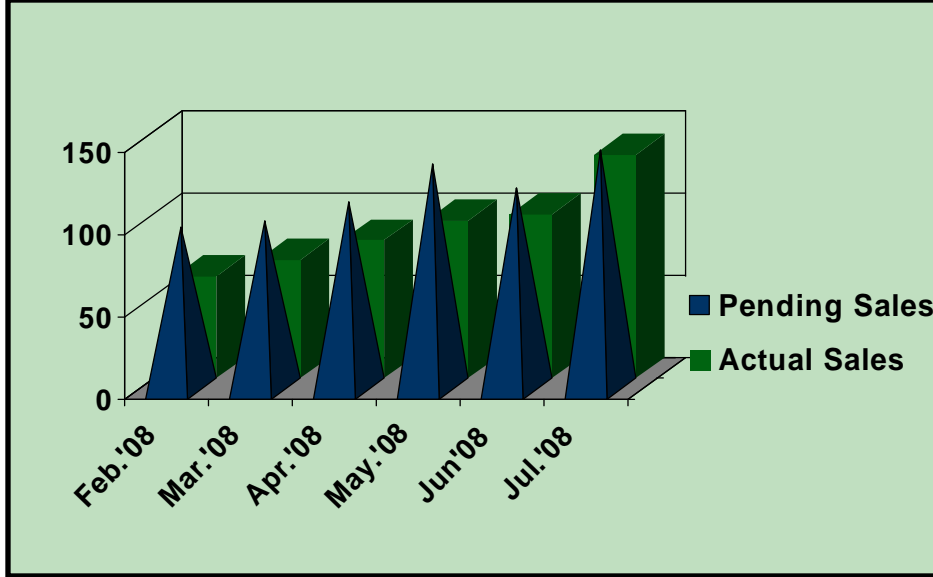

Feb '08 - Jul '08

Copyright 2007 Orange County Association of REALTORS