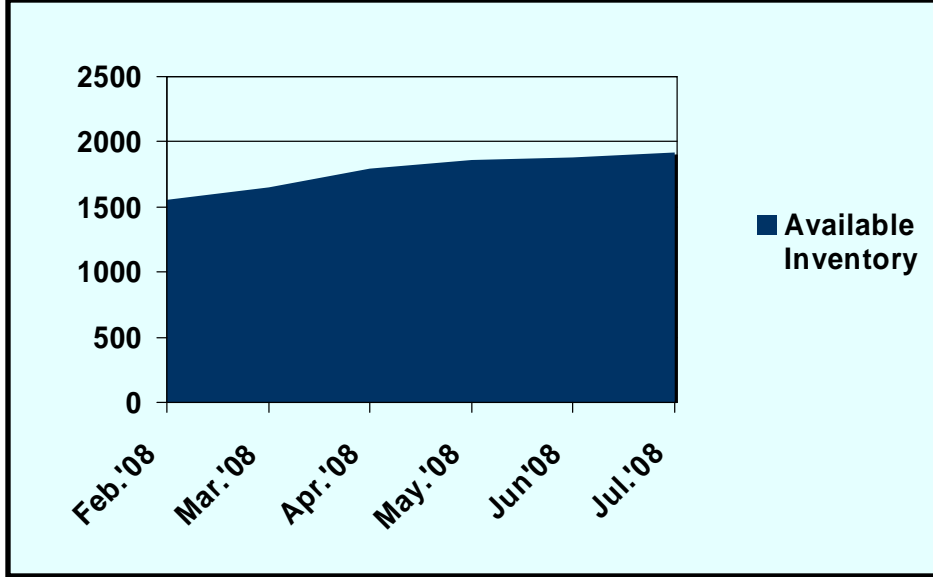

Feb '08 - Jul '08

Copyright 2007 Orange County Association of REALTORS