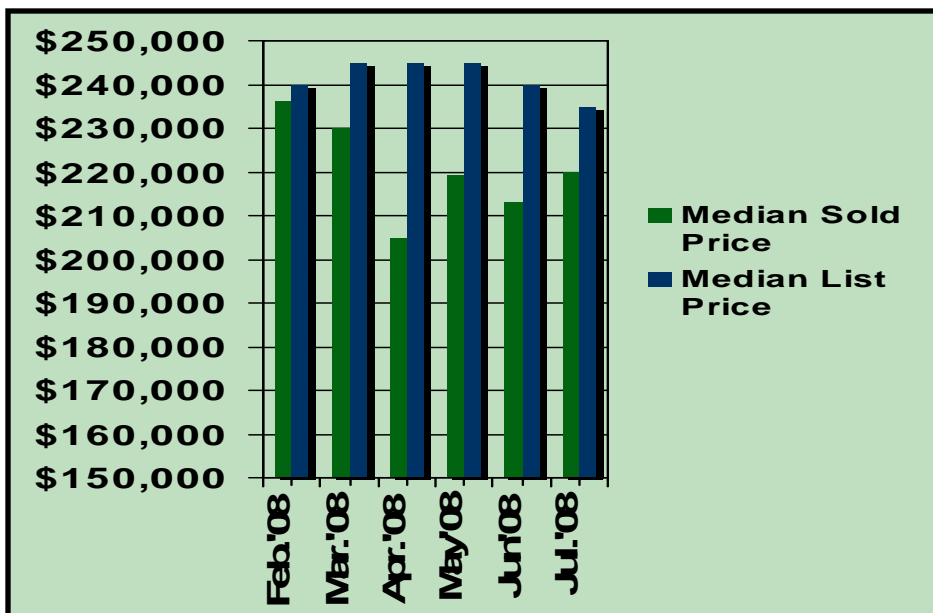

Orange County Condo/Townhome Snapshot

Feb '08 - Jul '08

Copyright 2007 Orange County Association of REALTORS