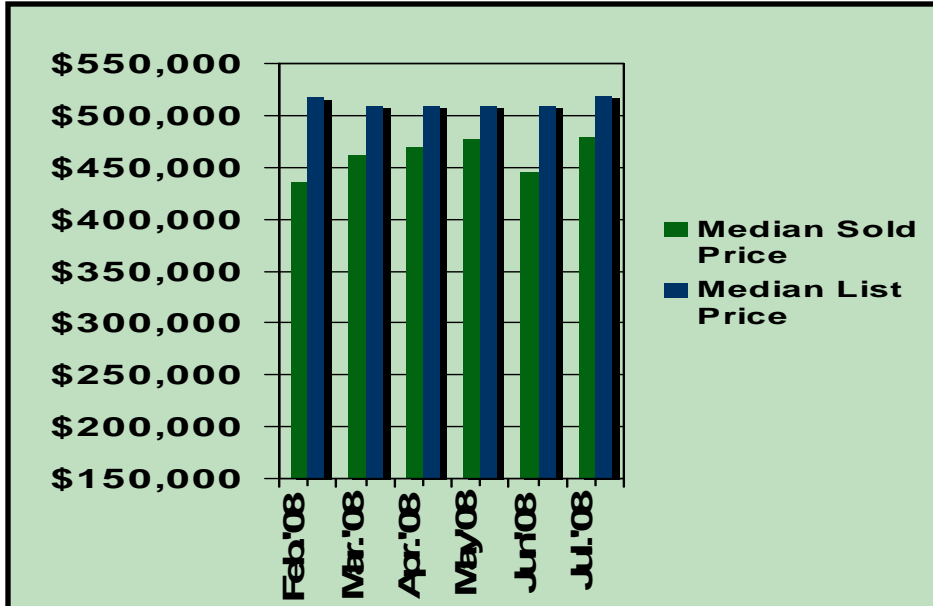

Feb '08 - Jul '08

Copyright 2007 Orange County Association of REALTORS