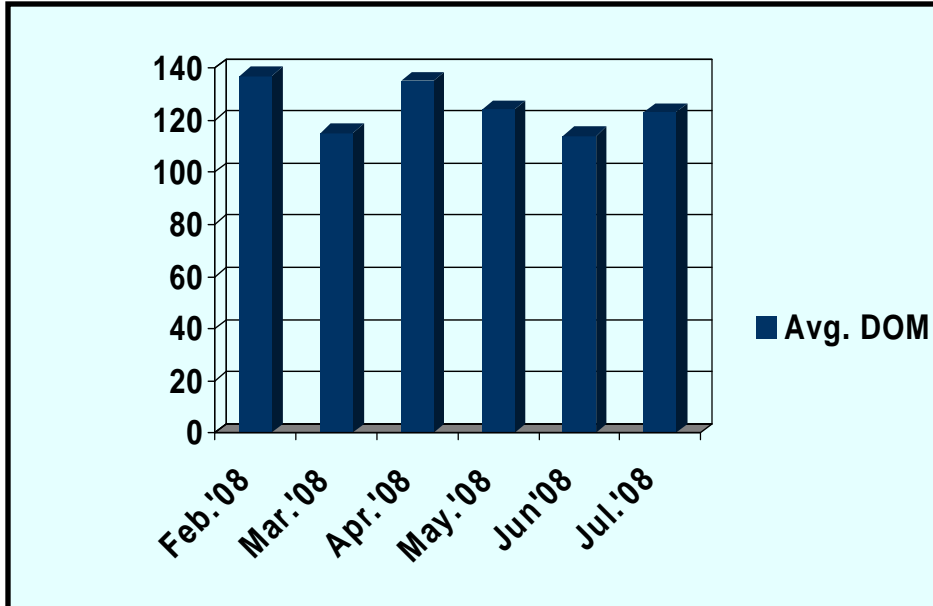

Feb '08 - Jul '08

Copyright 2007 Orange County Association of REALTORS